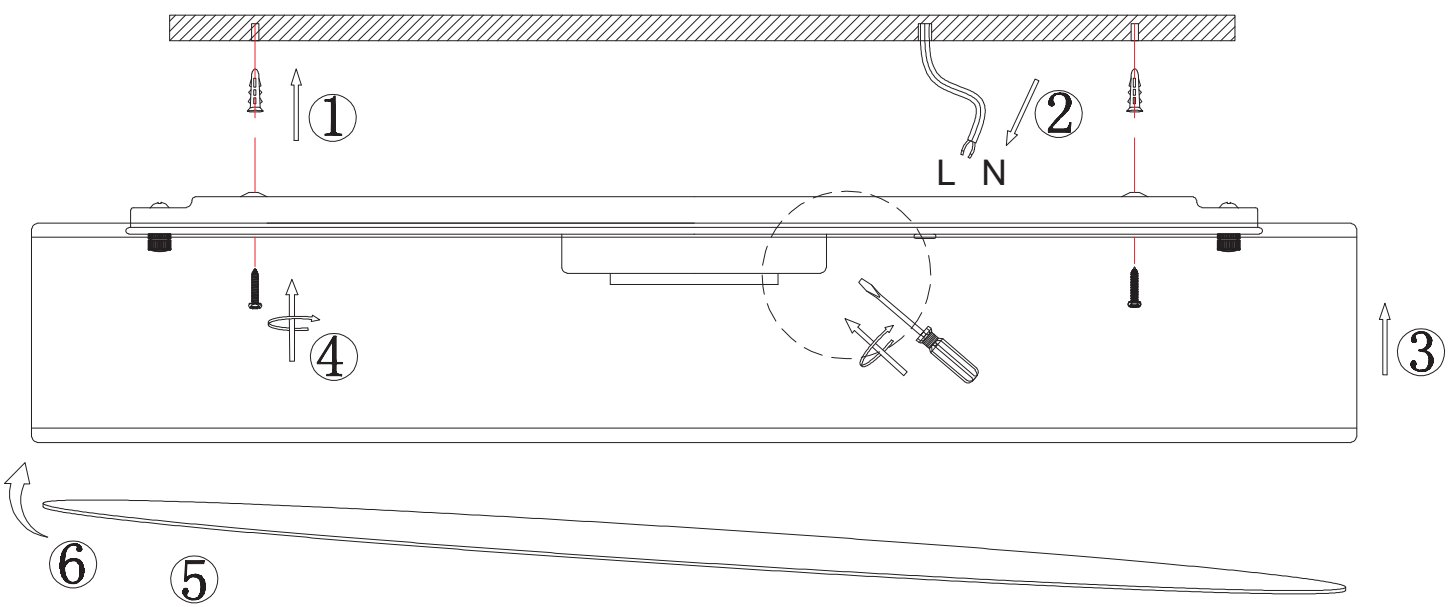

# GLOBO

LIGHTING

www.globo-lighting.com

15264D4

15265D4

**B**

Indicator light

Match code