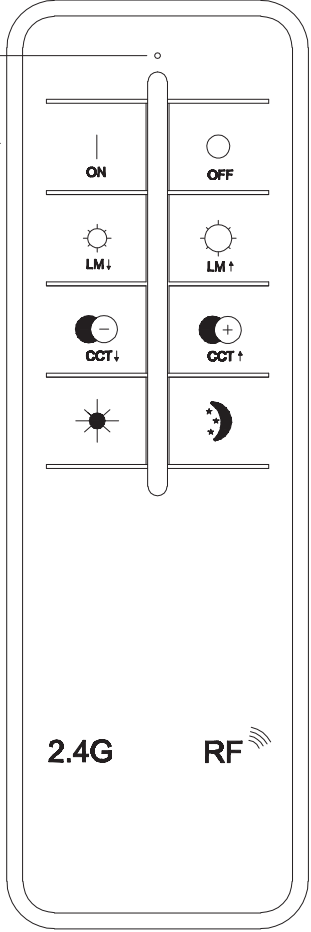

GLOBO Handels GmbH
Gewerbestr. 3
A-9184 Sankt Peter